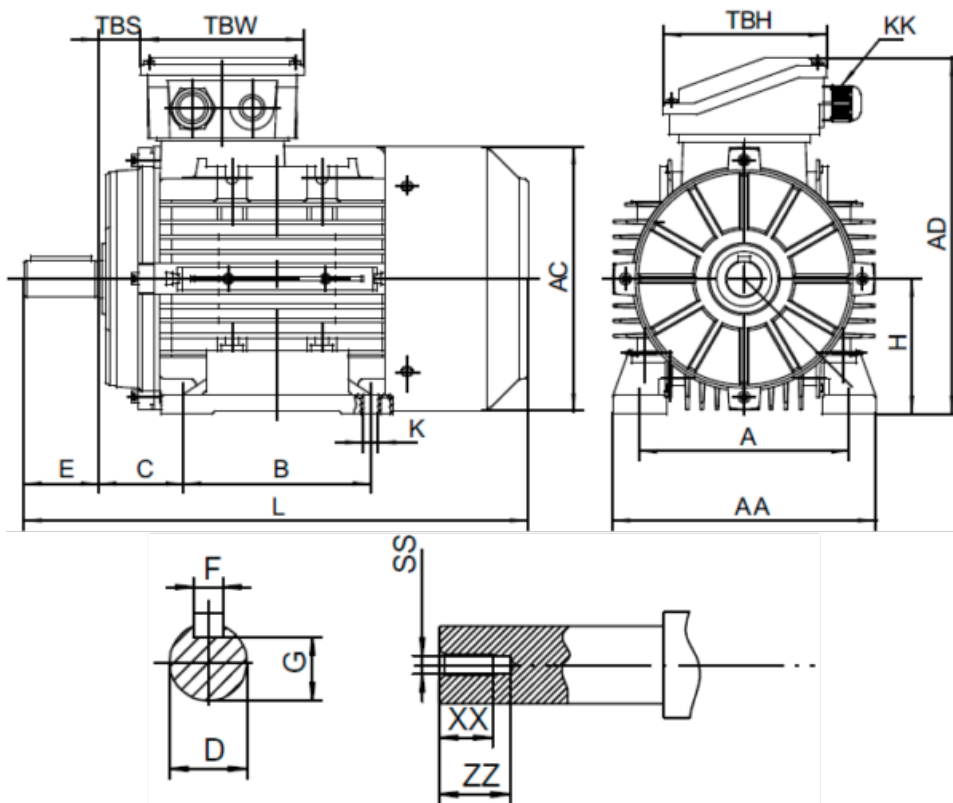

Data Sheet

Article number: 25180011061240

Description: Kleedrive T3A 90L-6 1.1kw 900 rpm UL/CSA
3x230/400V 50 HZ IP55 B3 Eff=81%

Measures

A = 140	F = 8	TBW = 109
AA = 176	G = 20	XX = 19
AC = Ø177	H = 60	ZZ = 25
AD = 235	KK = -	
B = 125	L = 138	
C = 56	SS = M8	
D = Ø24	TBH = 109	
E = 50	TBS = 28.5	